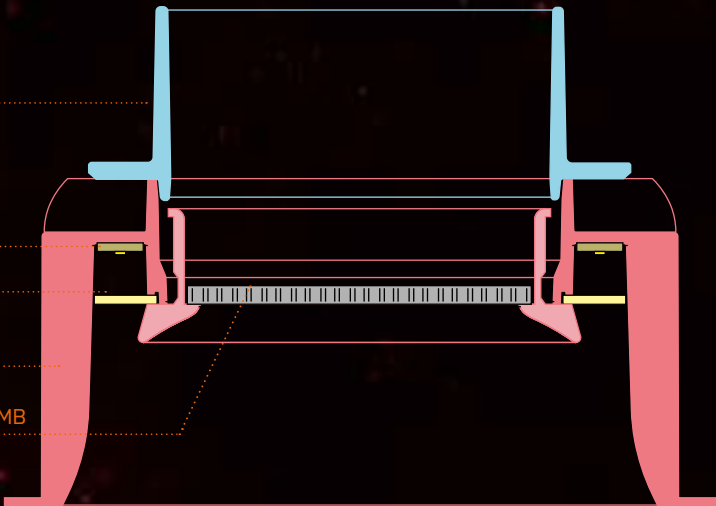

VENTILATION SLEEVE

LEDBOARD

PRISMATIC DIFFUSER

HOUSING

INNER RING + HONEYCOMB