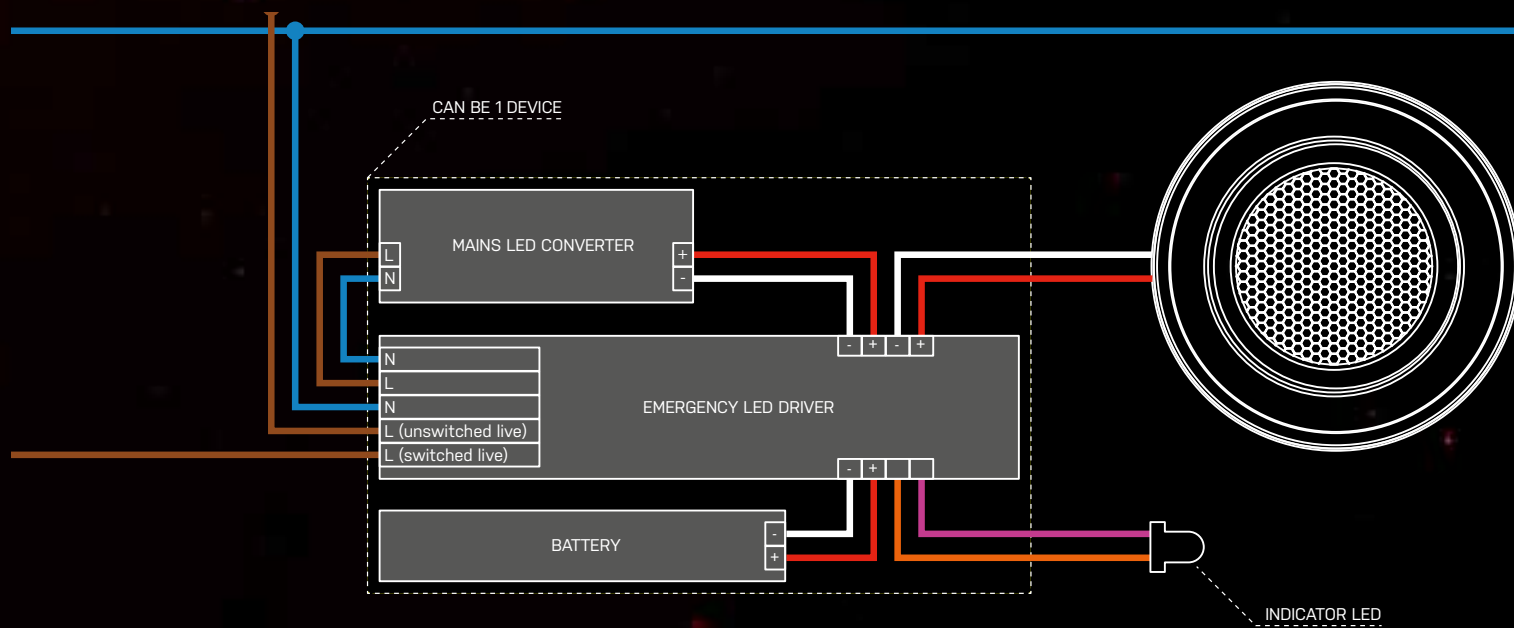

ORBITAL FRAME 701112

140mm

Installation height 130mm

125mm

Installation height 65mm

SYNERGY

TAL ARCHITECTURAL LIGHTING & ELEK TRENDS PRODUCTIONS

Orbital is the result of a collaboration between 2 different companies, each being a specialist in its domain. TAL as specialist in architectural lighting has taken care of the lighting concept, ETP as specialist in mechanical ventilation has taken care of the ventilation part. Orbital is the symbiosis of lighting and ventilation.

ORBITAL FUTURE OPTIONS

WIRING DIAGRAM ORBITAL + EMERGENCY

Modern Architecture is limitless. Throughout the process of designing a product – from the basic concept to determining the smallest detail – the ambition should remain the same: eliminate all redundant elements in view of retaining only the essential.