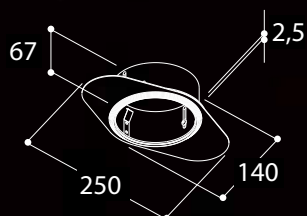

ORBITAL FRAME 701112