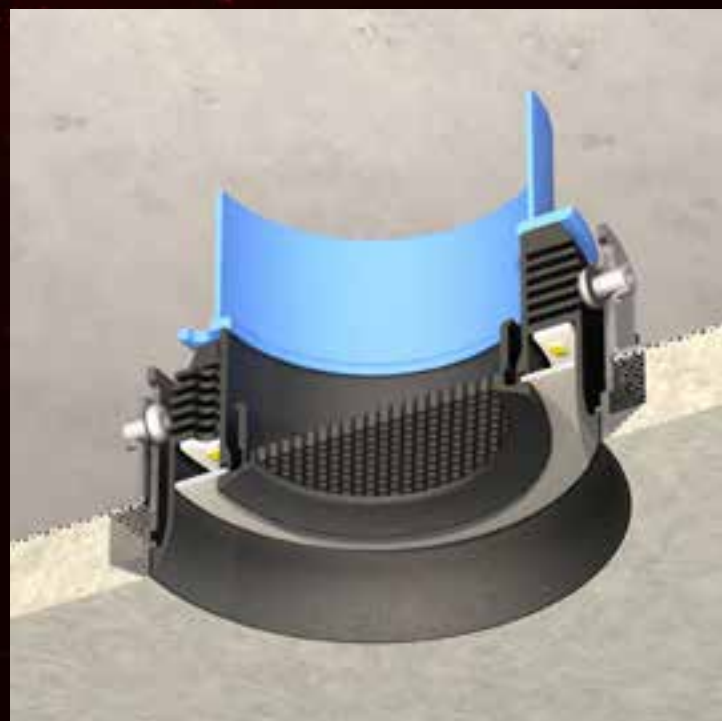

The basic light is a single, orientable spotlight with a balanced beam angle of 9°, 38° or 60° and/or wide-area lighting coming from the outer circle of the luminaire. The orientable LED module in the center produces 755 lumens in 2700K and 810 lumens in 3000K colour temperature. The outer circle provides a profitable efficacy of 158,7 lumens per watt, which leads to 1000 lumens at 350mA both in 2700K and 3000K.

VENTILATION SLEEVE

LEDBOARD

PRISMATIC DIFFUSER

TRIMLESS HOUSING

INNER RING + HONEYCOMB

140mm for use trimless frame

STANDARD

Orbital standard comes with leaf springs to fix the spot into the ceiling.
A small black or white trim makes sure that there is a perfect fit against the ceiling.

FLOW CONTROL = VENTILATION VALVE

- SUPPLY VALVE / EXTRACT VALVE

INCORPORATED ADJUSTABLE FLOW REGULATOR

MAX FLOW (THEORETICAL)

- @V = 1,0M/S: 47M³/S

- @V = 2,0M/S: 94M³/S

- @V = 3,0M/S: 141M³/S

LEAF SPRINGS