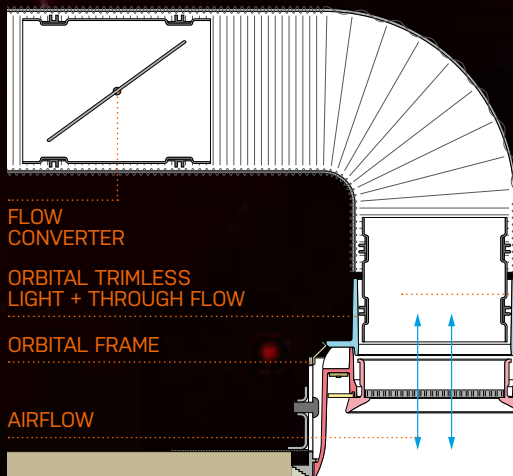

THROUGH FLOW = VENTILATION VALVE

- SUPPLY VALVE / EXTRACT VALVE
- FLOW REGULATOR MUST BE PROVIDED IN AIR DUCTS

MAX FLOW (THEORETICAL)

- @V = 1,0M/S: 42M³/S
- @V = 2,0M/S: 84M³/S
- @V = 3,0M/S: 126M³/S

140mm for use trimless frame

Installation height 180mm

125mm

Installation height 180mm

VENTILATION DUCT, DIA 80 MM

VENTILATION MUFF, DIA 80 MM

LED CONVERTER

ORBITAL TRIMLESS LIGHT + THROUGH FLOW (ventilation + honeycomb)

ORBITAL LEAF LIGHT + THROUGH FLOW (ventilation + honeycomb)