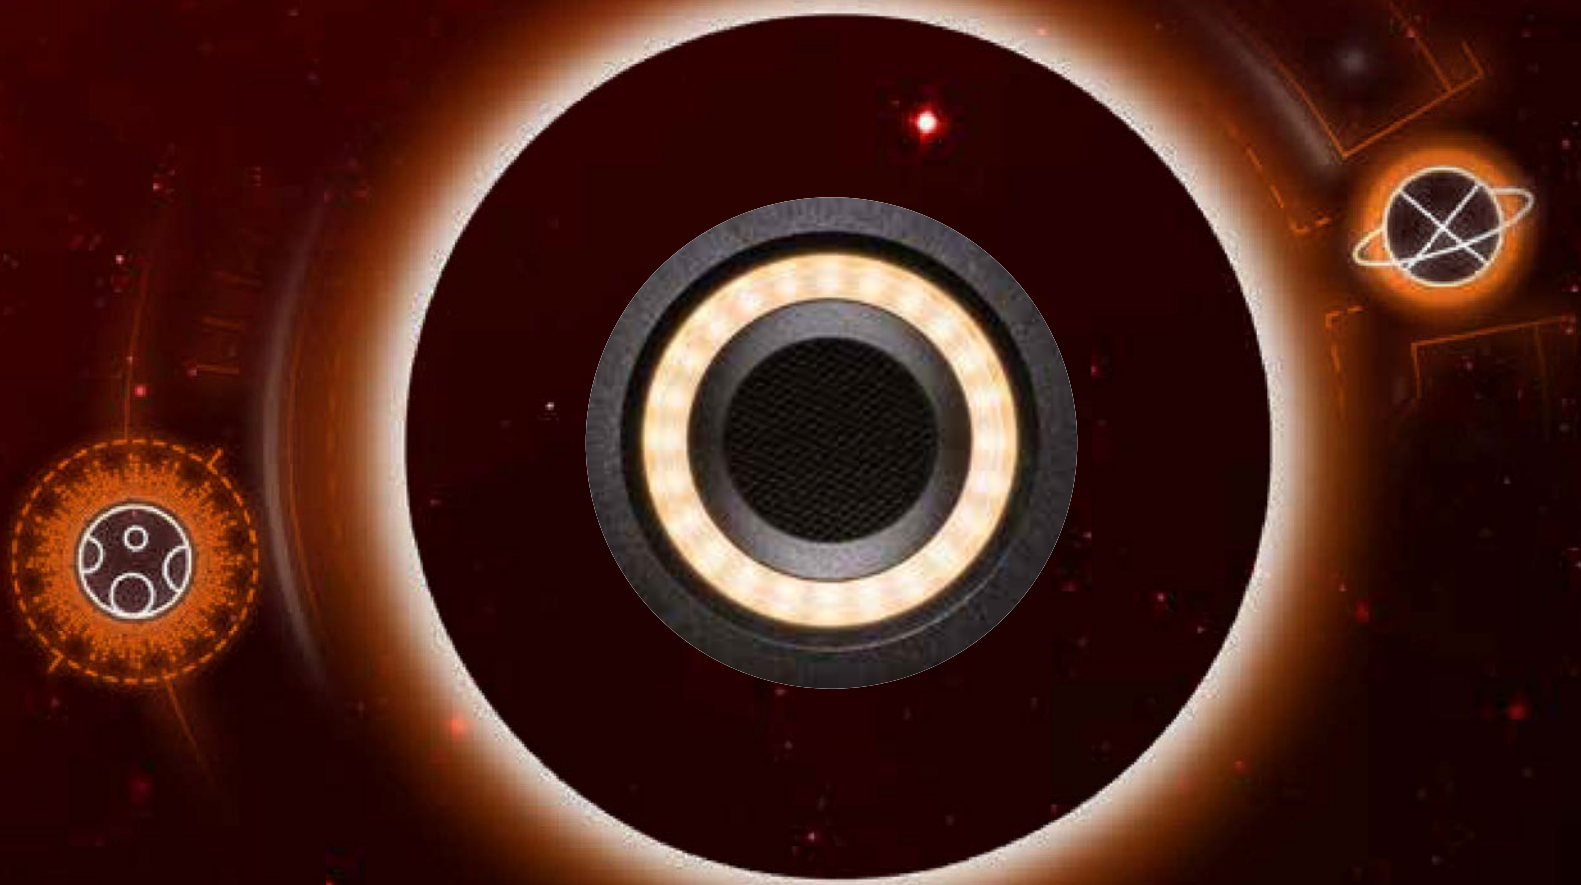

140mm for use trimless frame
Installation height 130mm

125mm
Installation height 130mm