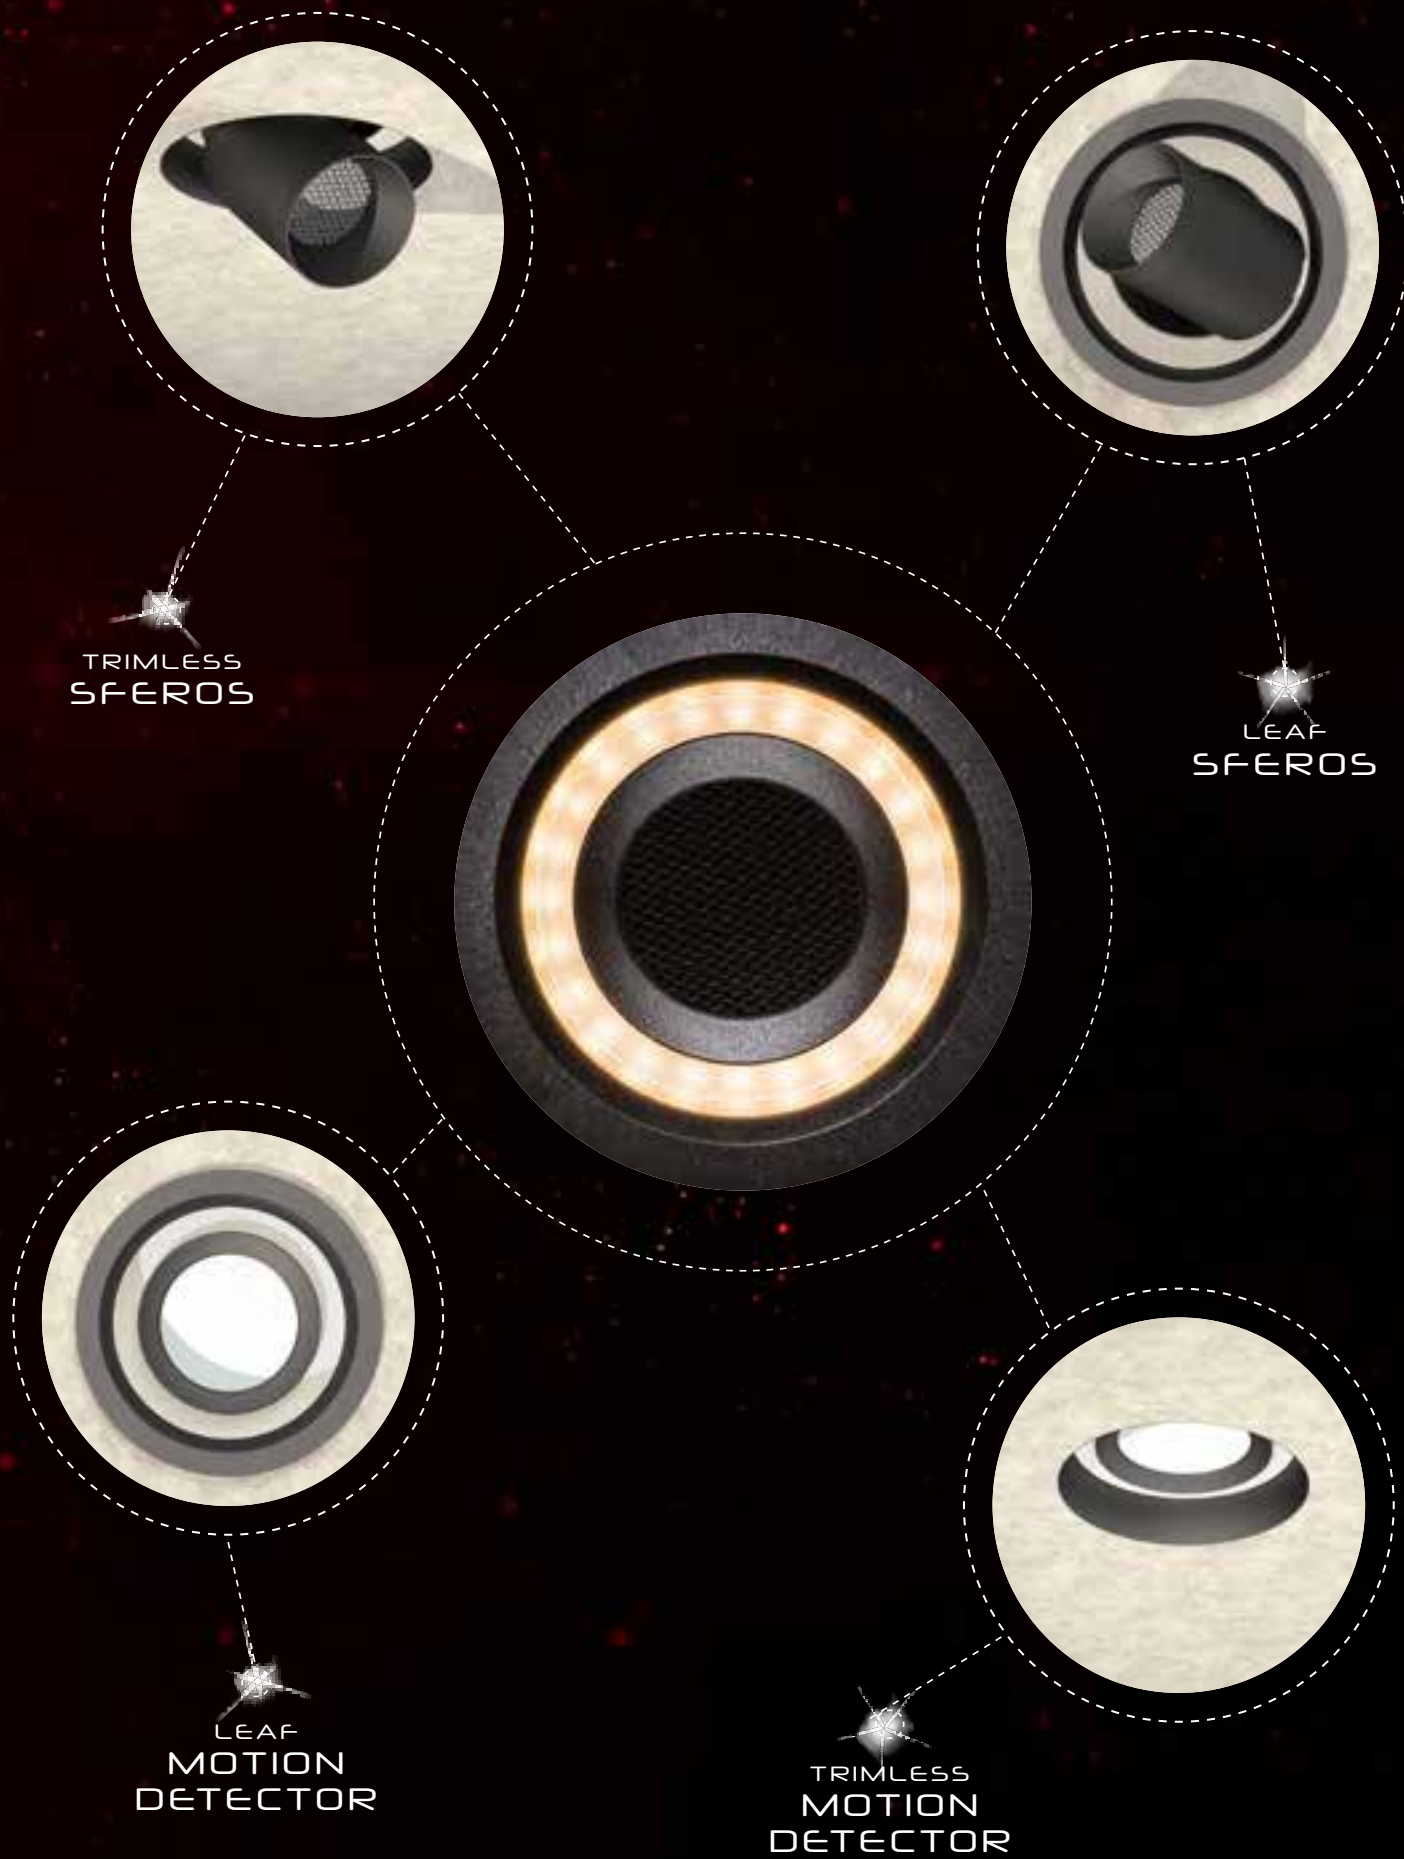

ORBITAL FRAME 701112

140mm

Installation height 130mm

125mm

Installation height 65mm

SYNERGY

TAL ARCHITECTURAL LIGHTING & ELEK TRENDS PRODUCTIONS

Orbital is the result of a collaboration between 2 different companies, each being a specialist in its domain. TAL as specialist in architectural lighting has taken care of the lighting concept, ETP as specialist in mechanical ventilation has taken care of the ventilation part. Orbital is the symbiosis of lighting and ventilation.

ORBITAL FUTURE OPTIONS

WIRING DIAGRAM ORBITAL + EMERGENCY

Modern Architecture is limitless. Throughout the process of designing a product – from the basic concept to determining the smallest detail – the ambition should remain the same: eliminate all redundant elements in view of retaining only the essential.