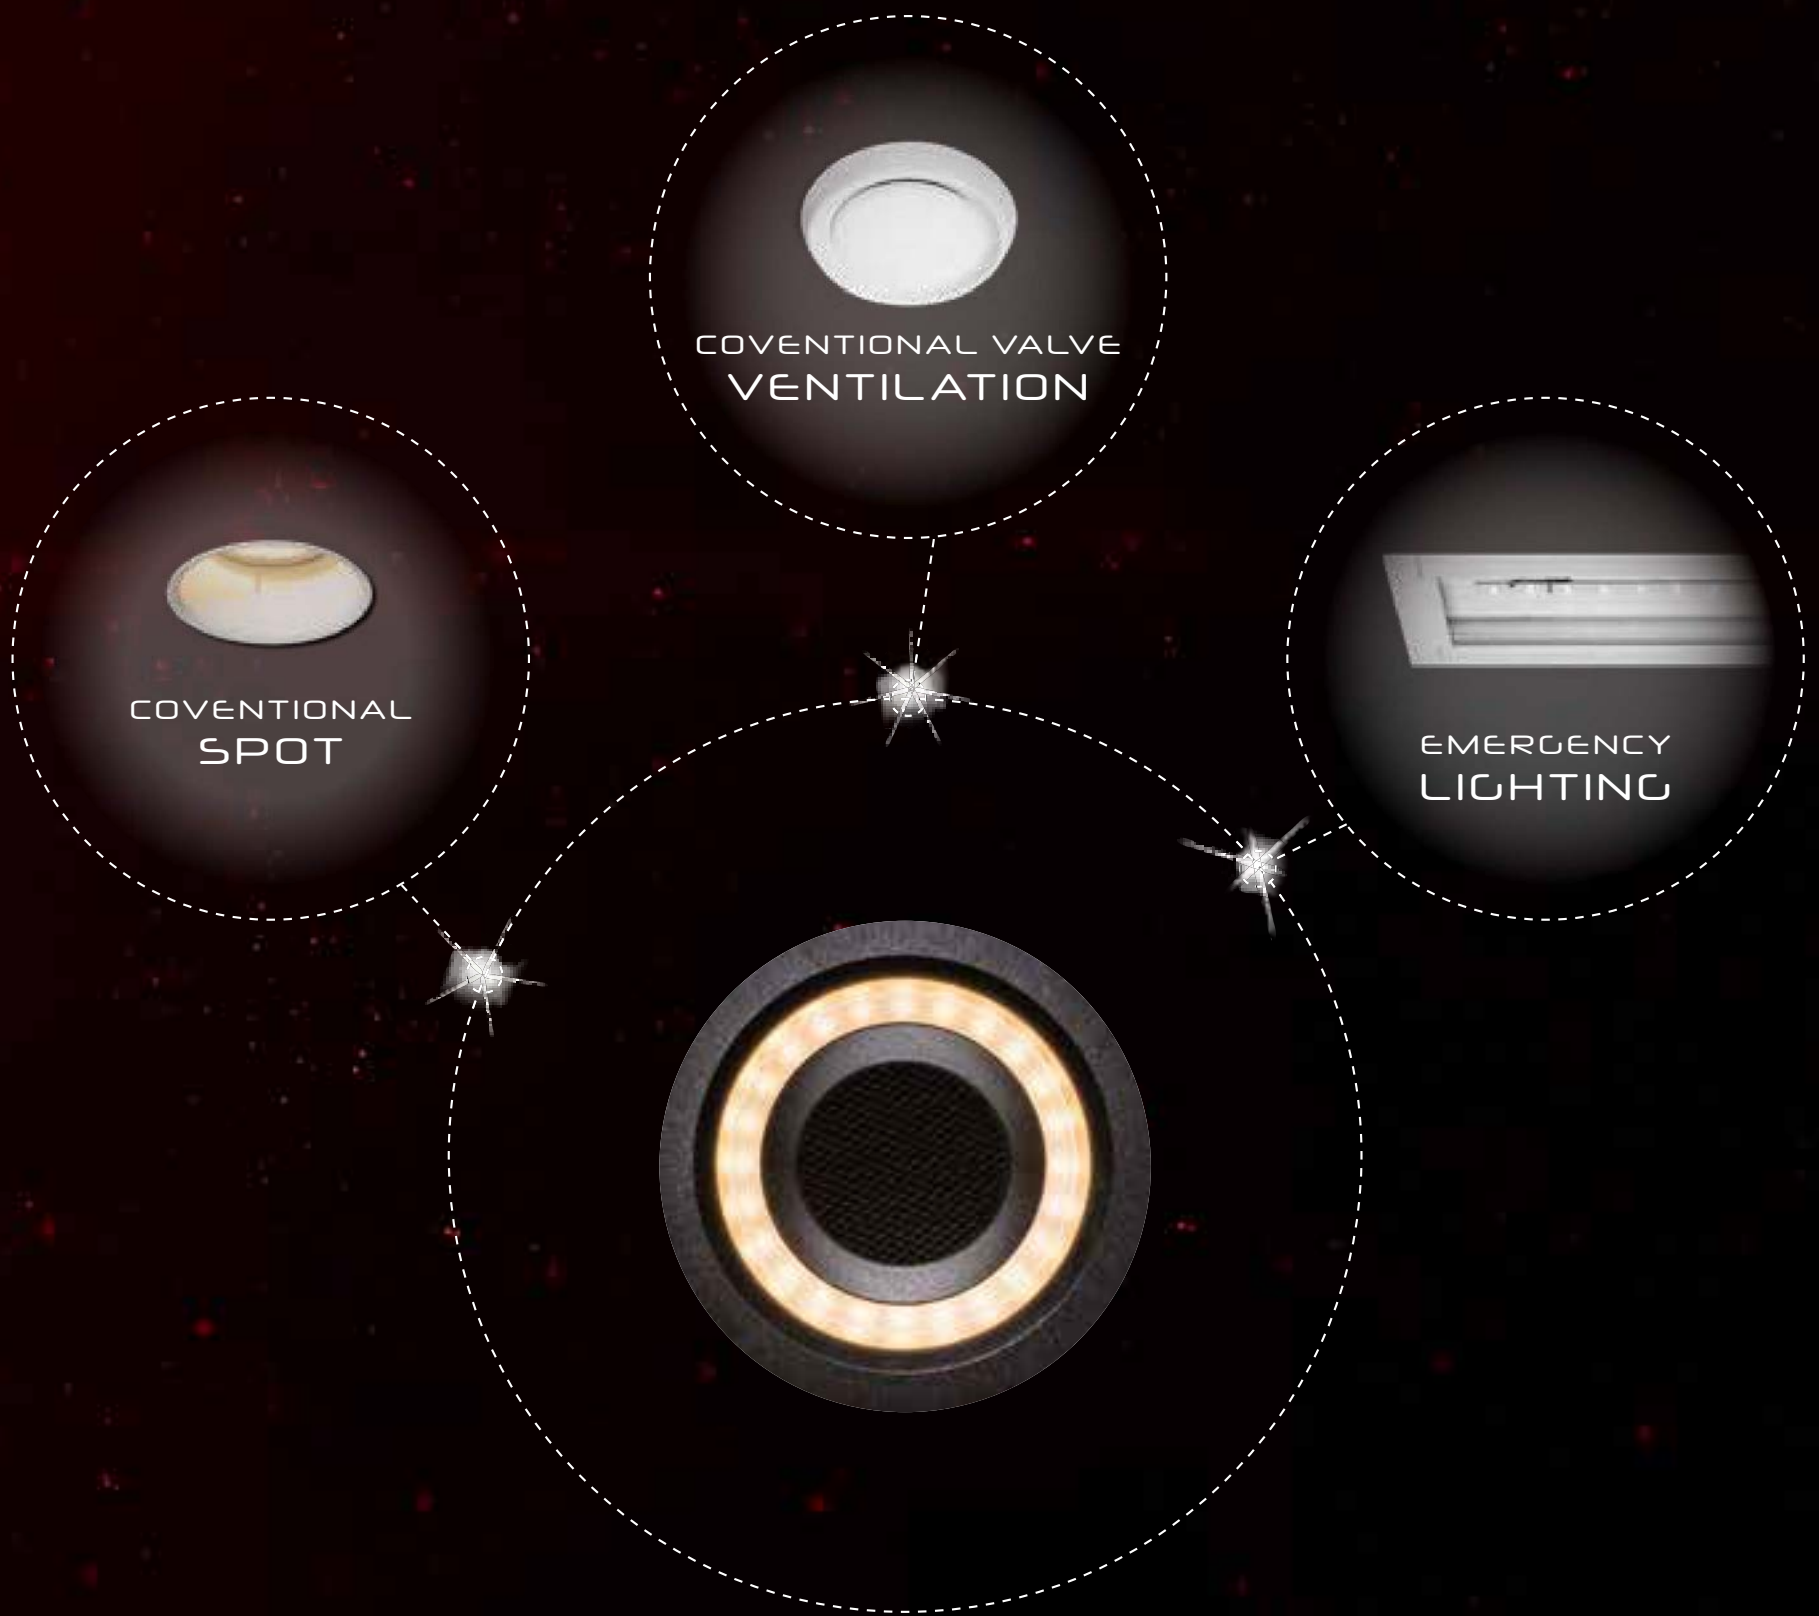

ORBITAL

BE THE FIRST

One futuristic lighting
fixture has it all.

ORBITAL THREE IN ONE

Orbital is the perfect tool for any project and suits a great variety of applications. High-end lighting merged with ventilation, as well as sound, smoke and motion detection. General light can turn into an extensive toolbox, to which you can simply add your desired features. Its smooth curves blend into the architecture for optimal visual comfort.

The Orbital is available in trimless version for an ultimate symbiosis with the building. Installation depth ranges from 65mm to 145mm in compliance with the application. Available in white or black powder coated finish.

The basic light is a single, orientable spotlight with a balanced beam angle of 9°, 38° or 60° and/or wide-area lighting coming from the outer circle of the luminaire. The orientable LED module in the center produces 755 lumens in 2700K and 810 lumens in 3000K colour temperature. The outer circle provides a profitable efficacy of 158,7 lumens per watt, which leads to 1000 lumens at 350mA both in 2700K and 3000K.

The innovative Orbital with integrated ventilation turns your home or office into a healthy environment. Choose between the troughflow or flow control system to create movement of purified air, beneficial to your indoor climate and extends the lifespan of the general light. A smooth designed union of lighting with high quality ventilation in aluminum casing leads to a cost effective and durable product.