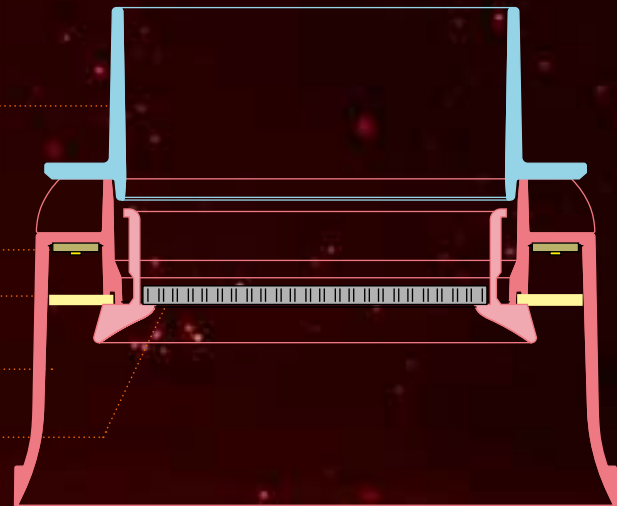

The basic light is a single, orientable spotlight with a balanced beam angle of 9°, 38° or 60° and/or wide-area lighting coming from the outer circle of the luminaire. The orientable LED module in the center produces 755 lumens in 2700K and 810 lumens in 3000K colour temperature. The outer circle provides a profitable efficacy of 158,7 lumens per watt, which leads to 1000 lumens at 350mA both in 2700K and 3000K.

the collection

Configure the Orbital conform your wishes.

TRIMLESS

By using the trimless frame, a seamless effect is being created after plastering and painting. Orbital trimless merges with the ceiling.

VENTILATION SLEEVE

LEDBOARD

PRISMATIC DIFFUSER

TRIMLESS HOUSING

INNER RING + HONEYCOMB

140mm for use trimless frame

STANDARD

Orbital standard comes with leaf springs to fix the spot into the ceiling.
A small black or white trim makes sure that there is a perfect fit against the ceiling.

FLOW CONTROL = VENTILATION VALVE

- SUPPLY VALVE / EXTRACT VALVE

INCORPORATED ADJUSTABLE FLOW REGULATOR

MAX FLOW (THEORETICAL)

- @V = 1,0M/S: 47M³/S

- @V = 2,0M/S: 94M³/S

- @V = 3,0M/S: 141M³/S

LEAF SPRINGS