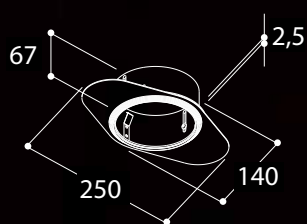

ORBITAL TRIMLESS LIGHT + THROUGH FLOW (ventilation + honeycomb)

ORBITAL LEAF LIGHT + THROUGH FLOW (ventilation + honeycomb)

	CE	IP 20	F	0.2
	2700K	3000K	HALOSPHERE	
TEXT WHITE + BLACK INNER RING	650147	650167	650187	
TEXT BLACK + BLACK INNER RING	650146	650166	650186	

	CE	IP 20	F	0.2
	2700K	3000K	HALOSPHERE	
TEXT WHITE + BLACK INNER RING	650647	650667	650687	
TEXT BLACK + BLACK INNER RING	650646	650666	650686	

ORBITAL FRAME 701112