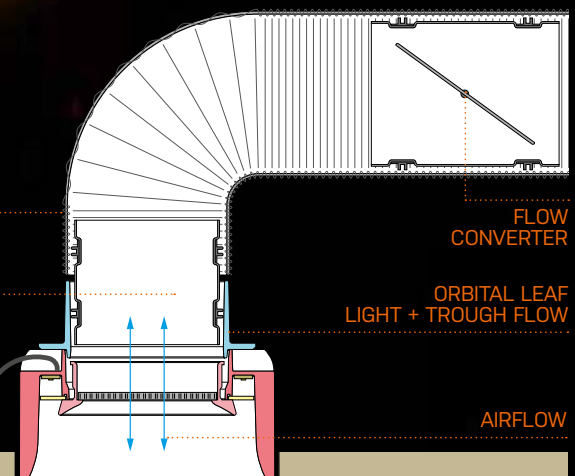

Installation height 180mm

125mm

Installation height 180mm

VENTILATION DUCT, DIA 80 MM

VENTILATION MUFF, DIA 80 MM

LED CONVERTER

ORBITAL TRIMLESS LIGHT + THROUGH FLOW (ventilation + honeycomb)

ORBITAL LEAF LIGHT + THROUGH FLOW (ventilation + honeycomb)