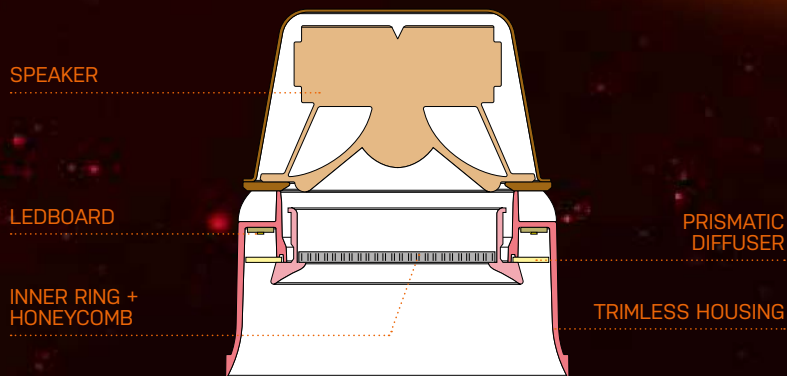

140mm for use trimless frame
Installation height 130mm

125mm
Installation height 130mm