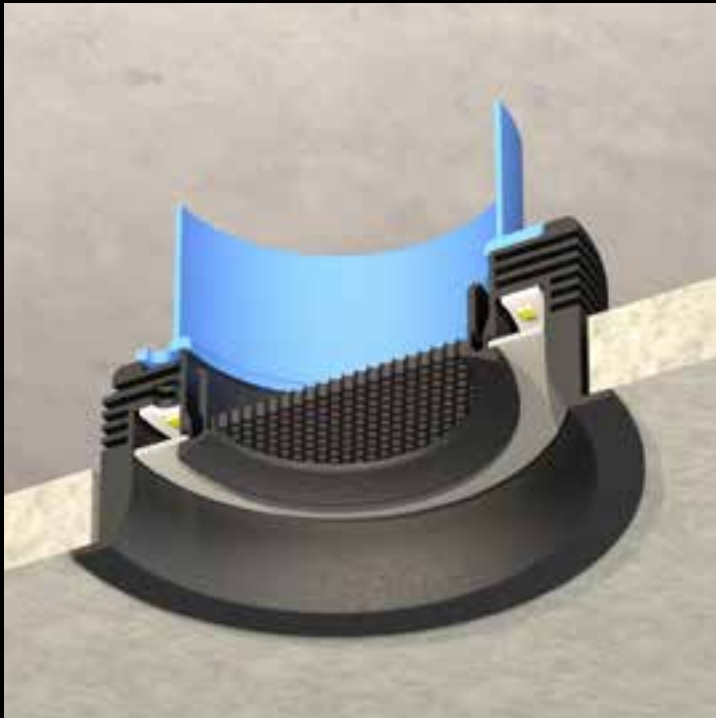

STANDARD

Orbital standard comes with leaf springs to fix the spot into the ceiling.
A small black or white trim makes sure that there is a perfect fit against the ceiling.

VENTILATION SLEEVE

LEDBOARD

PRISMATIC DIFFUSER

HOUSING

INNER RING + HONEYCOMB

125mm