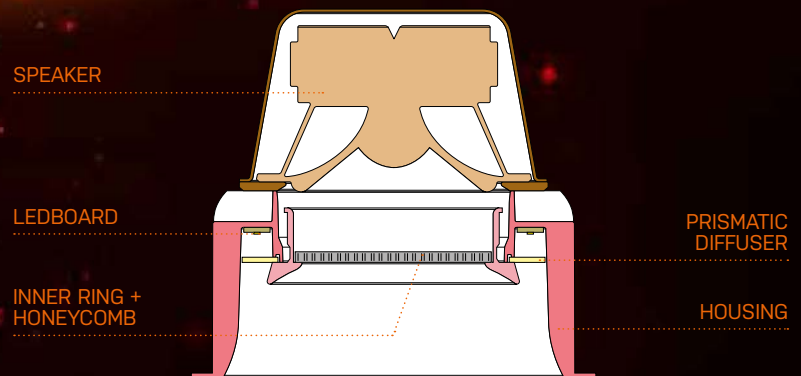

140mm for use trimless frame
Installation height 130mm

125mm
Installation height 130mm